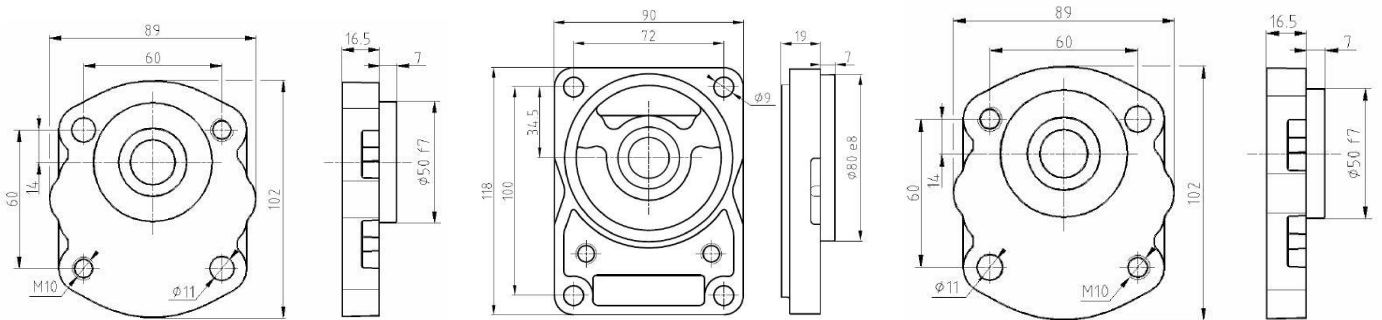

The Good Oil

New Zealand's Most Extensive Range of German Mount Group 2 Pump & Motors Italian Manufactured

Why spend thousands on OEM replacements & have to wait for them?

Ronzio German mount Group 2 Aluminium Gear Pumps & Motors

Off the shelf single & multiple pump options ready for **overnight** delivery throughout the country

Similar to **Bosch / Rexroth** units with cast iron mount & rear cover